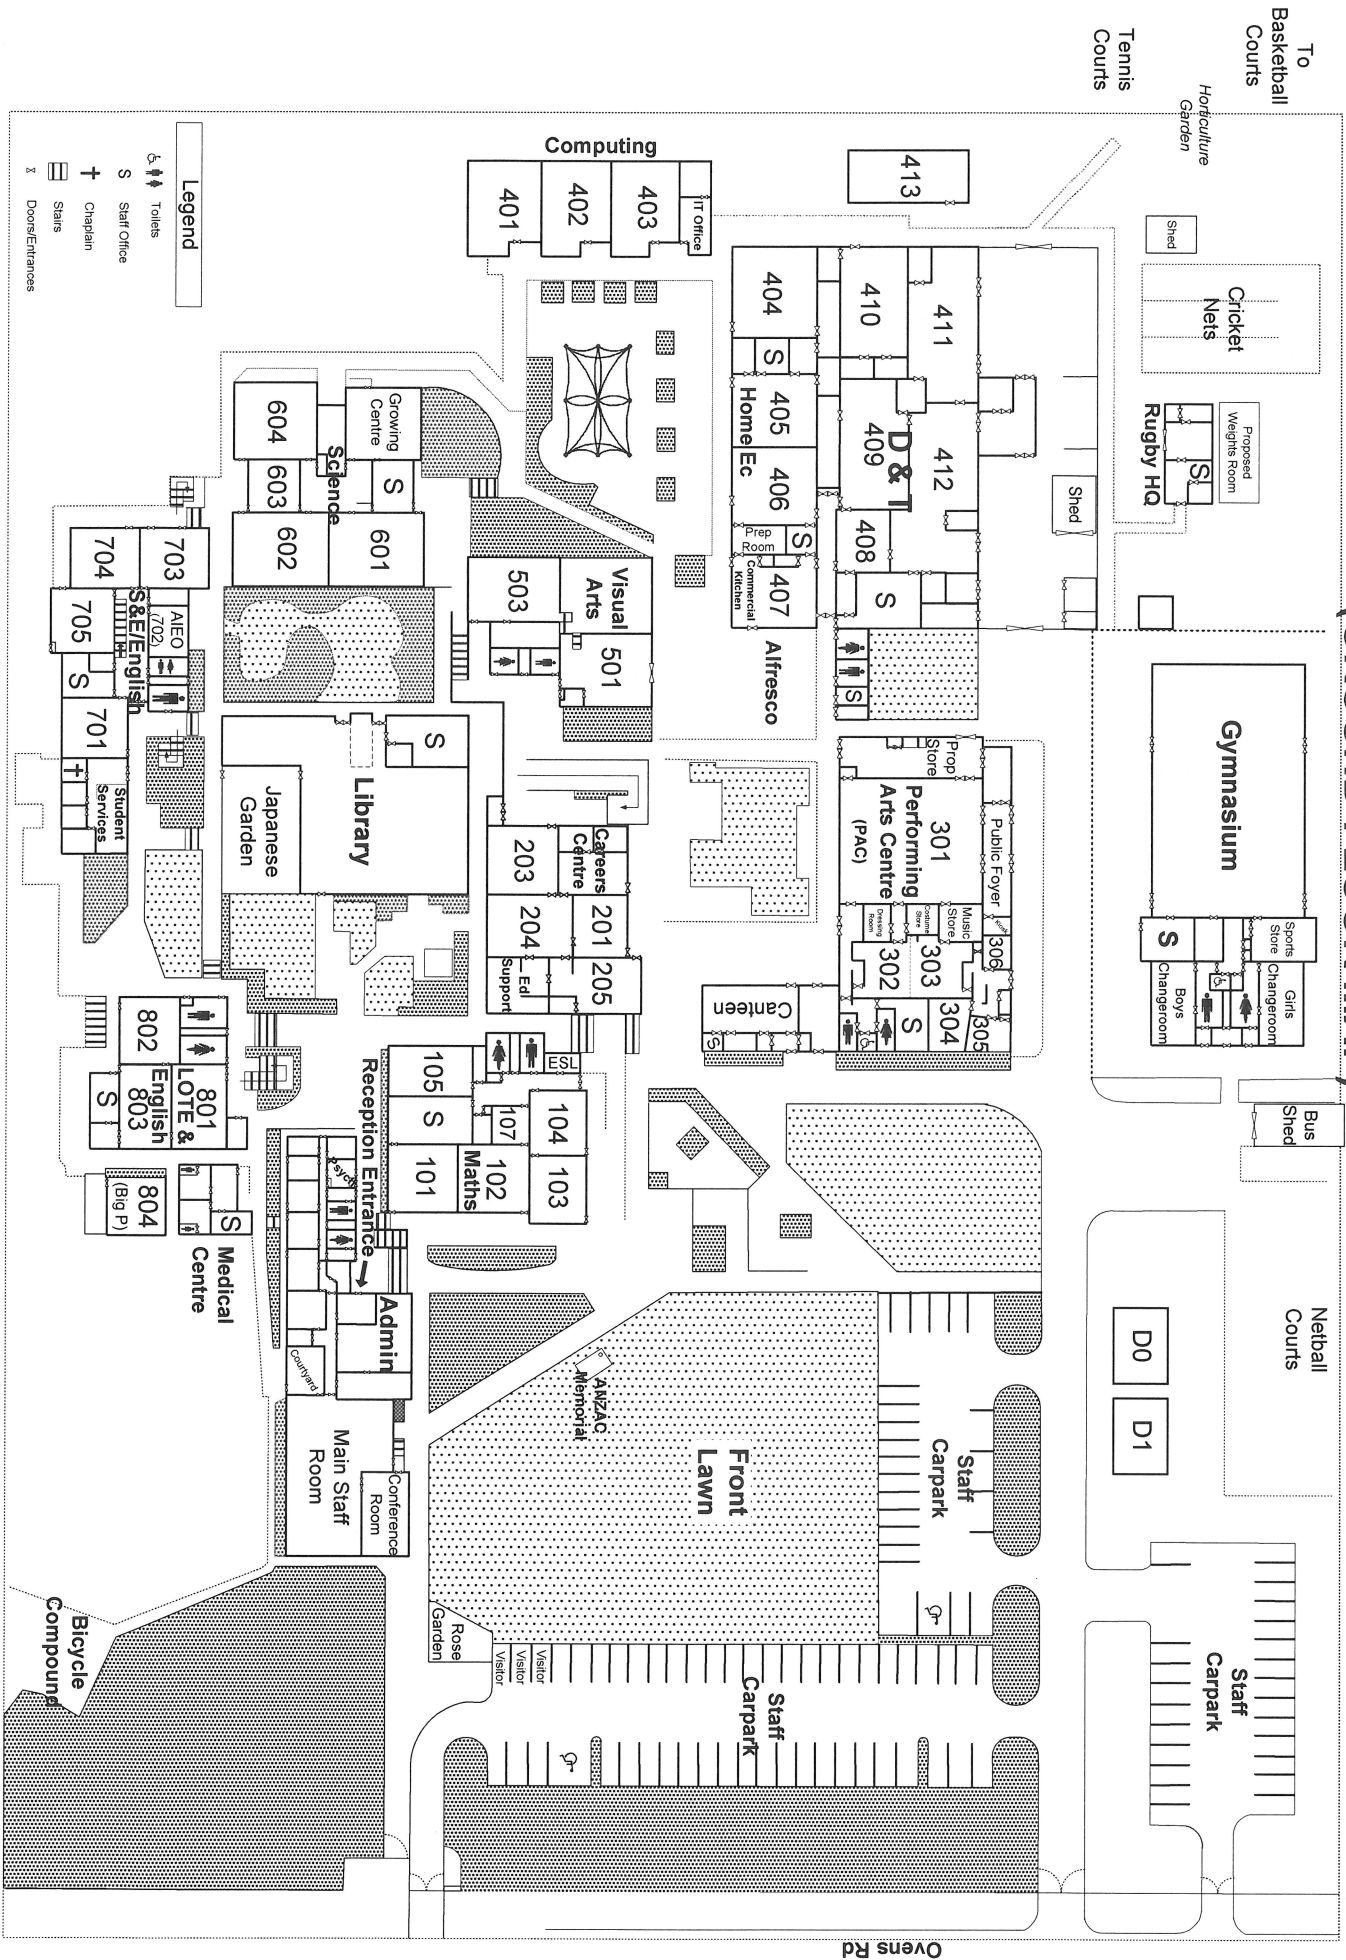

# THORNILLIE SENIOR HIGH SCHOOL (GROUND FLOOR MAP)

# THORNIE SENIOR HIGH SCHOOL (FIRST FLOOR MAP)

### Legend

- Toilets
- Staff Office
- Chaplain
- Stairs
- Door/Entrances