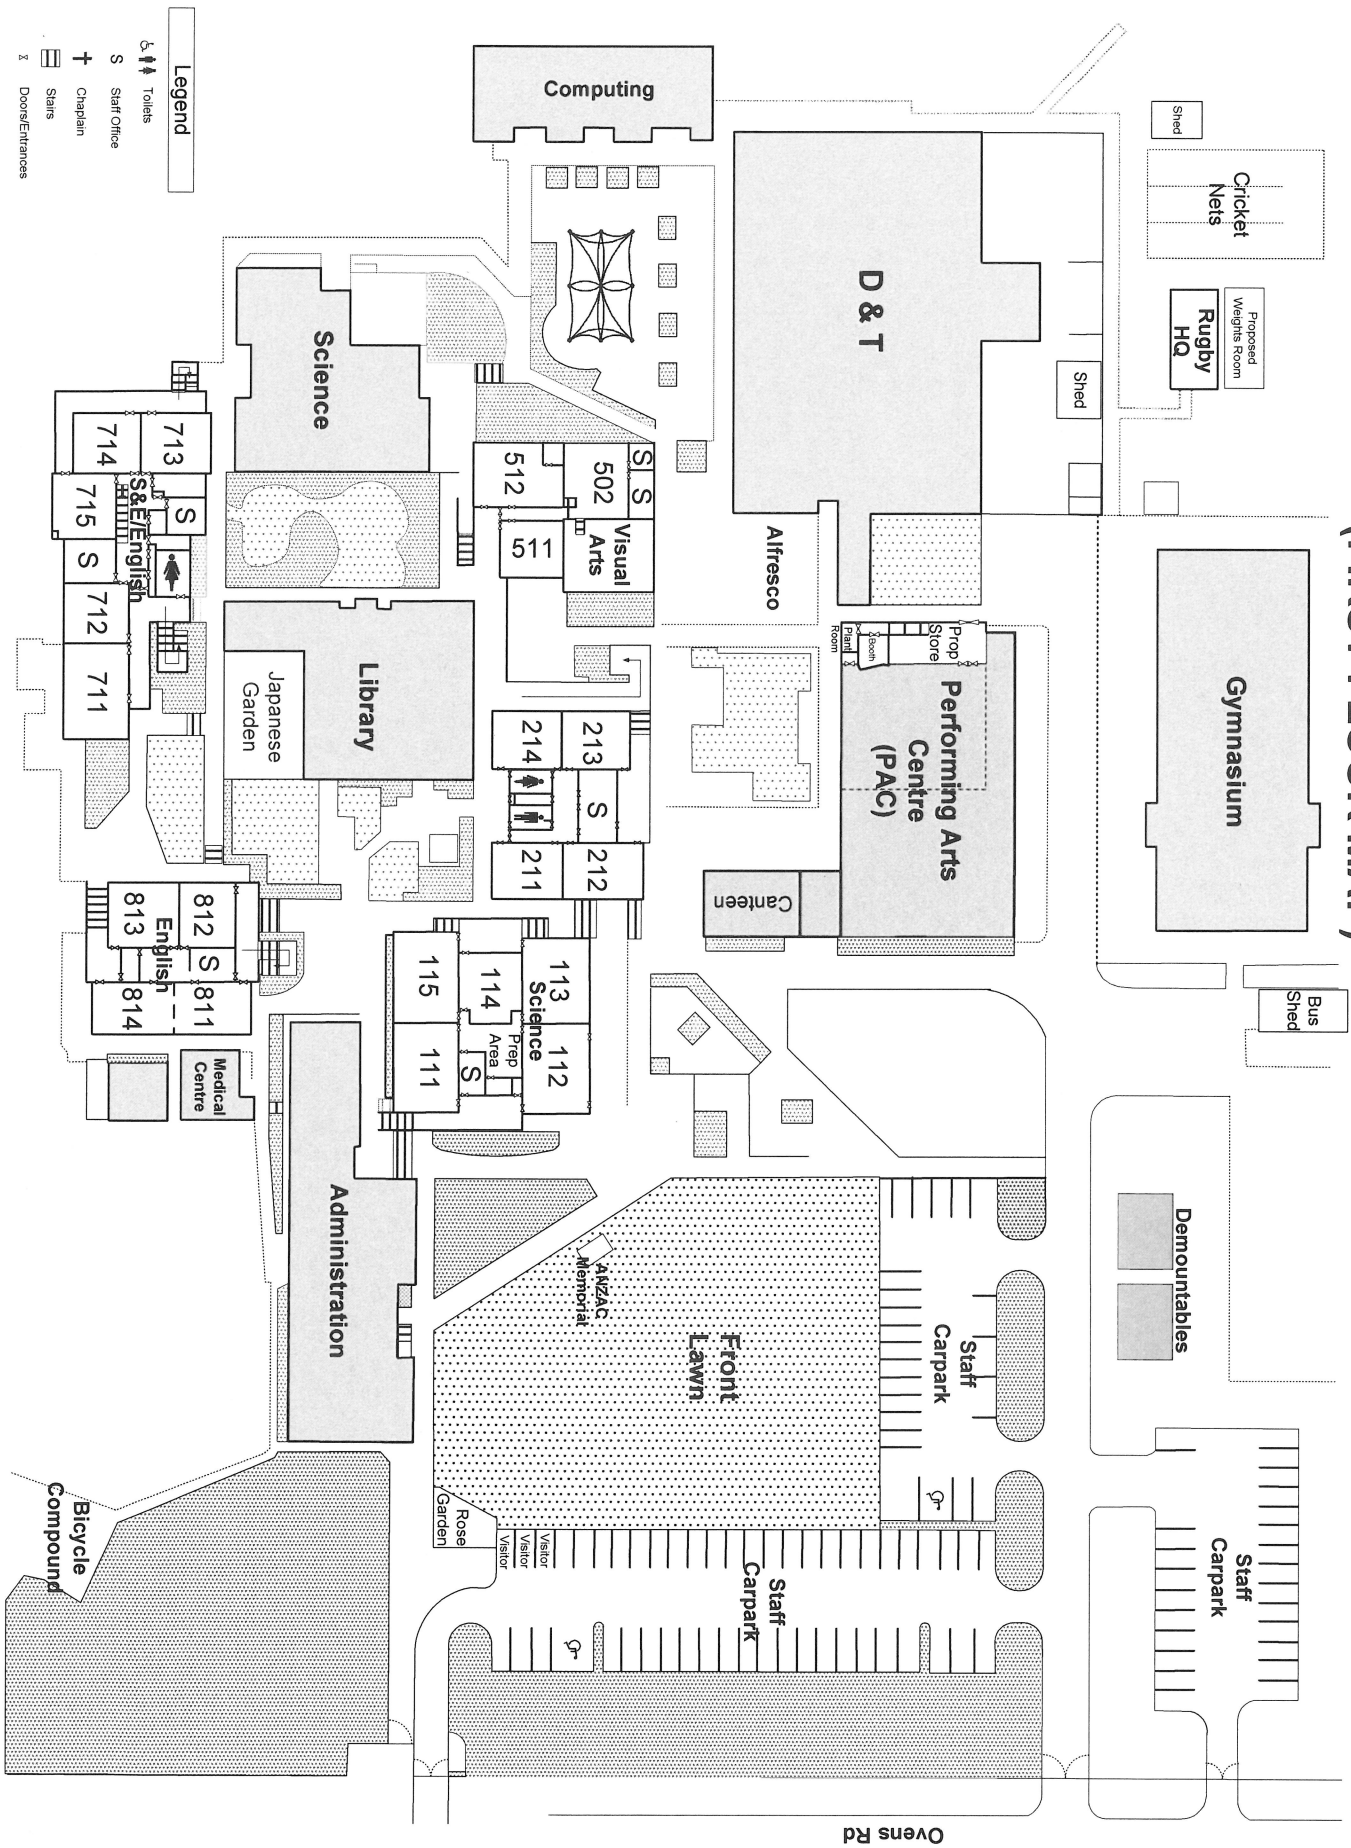

# THORNILLIE SENIOR HIGH SCHOOL (GROUND FLOOR MAP)

# THORNIE SENIOR HIGH SCHOOL (FIRST FLOOR MAP)

### Legend

- Toilets
- Staff Office
- Chaplain
- Stairs
- Door/Entrances