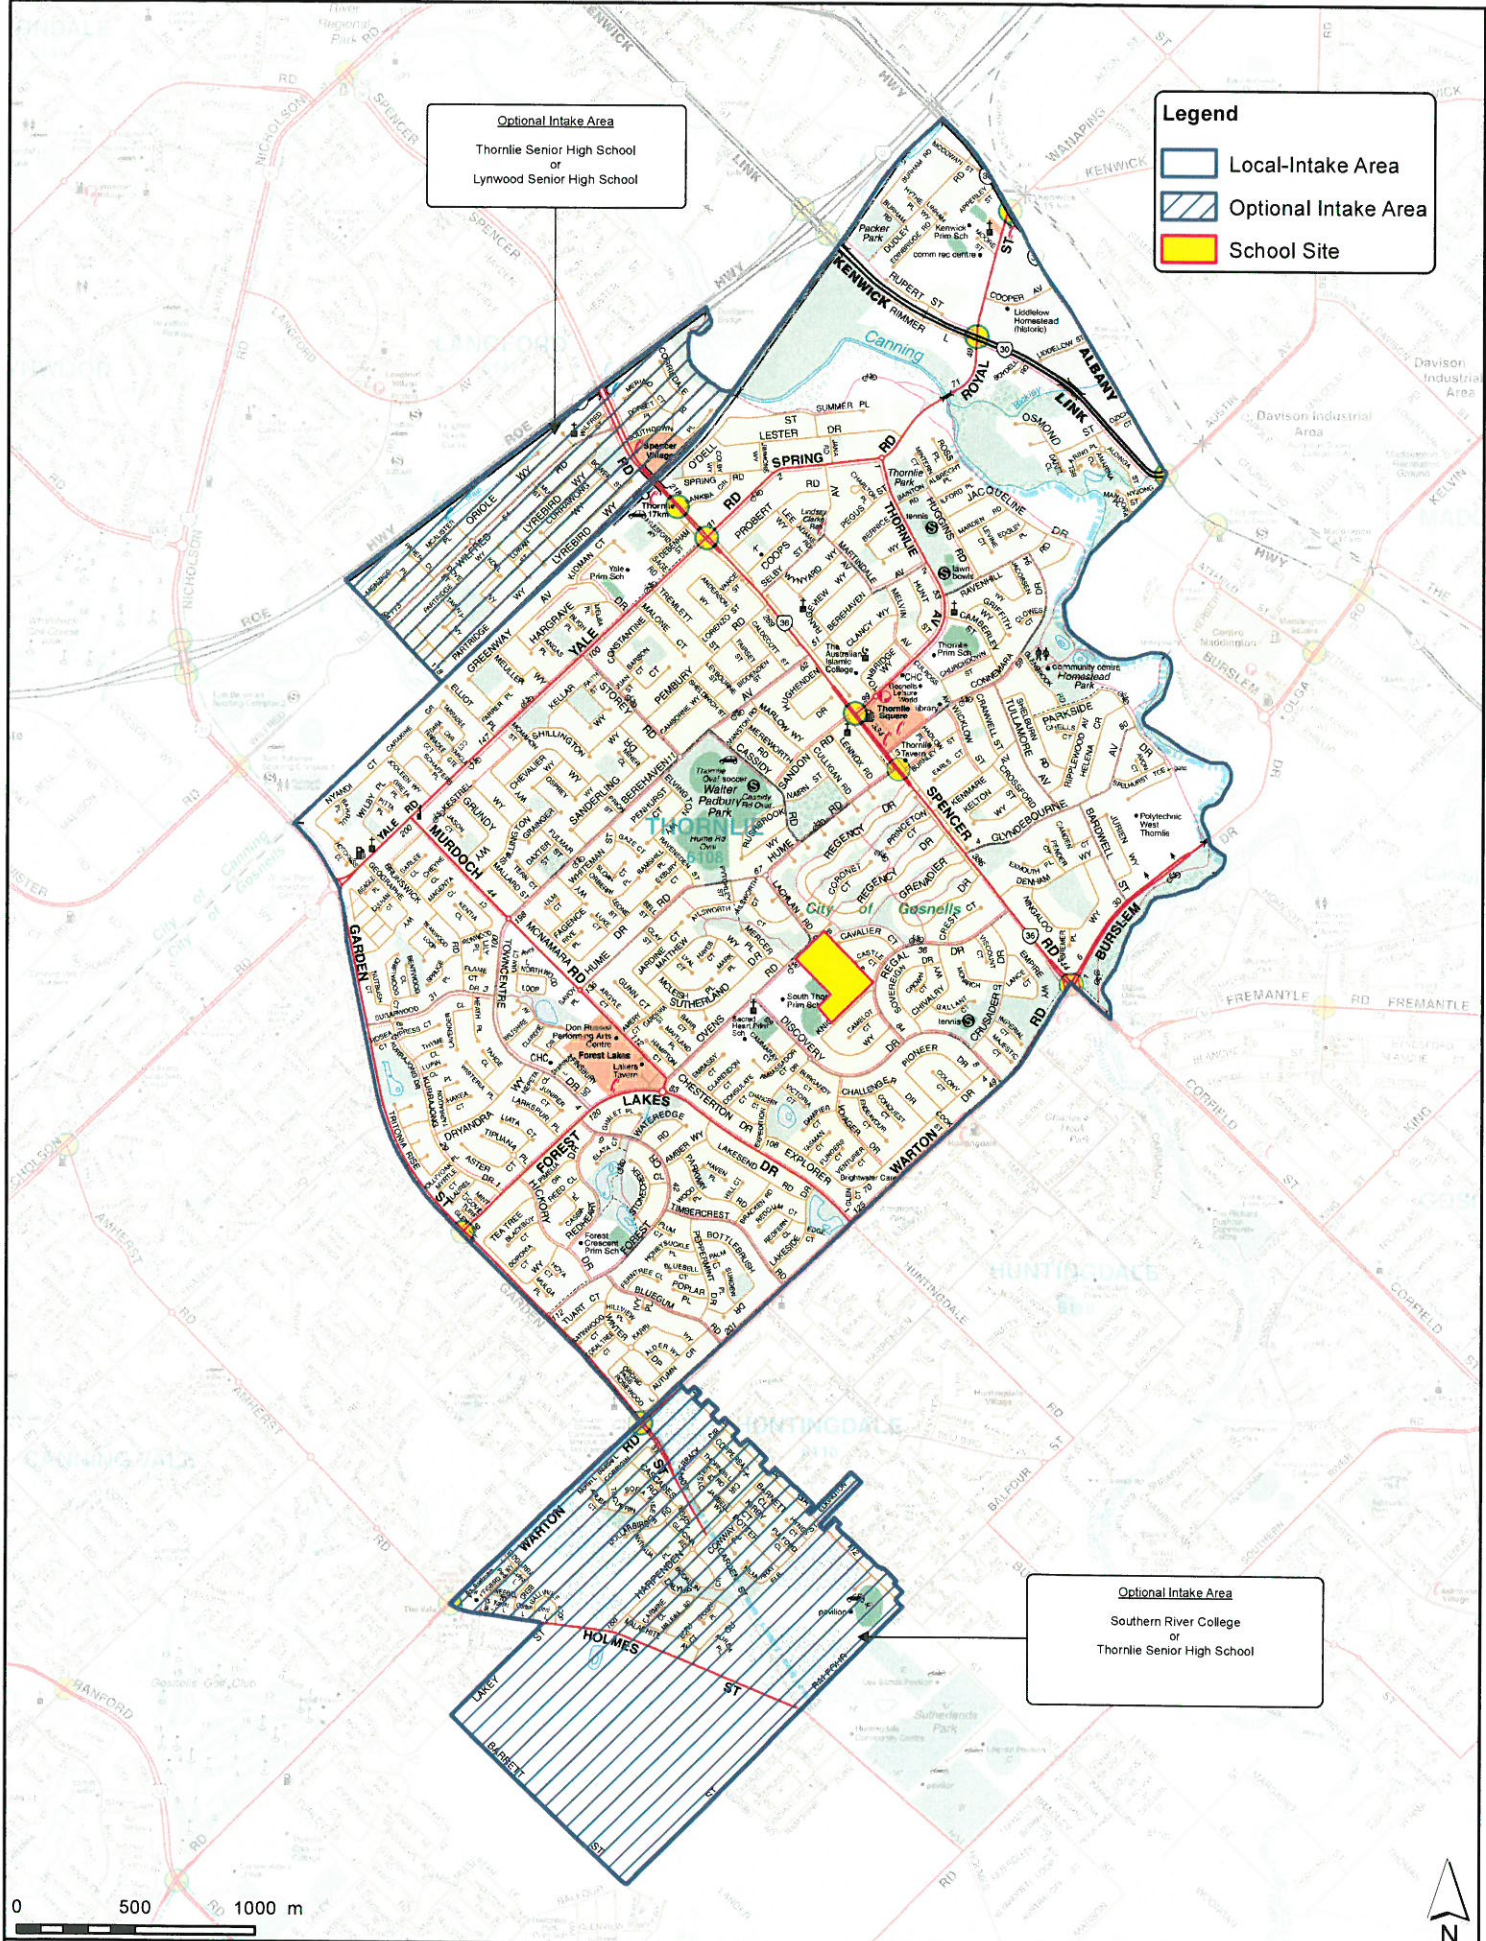

Optional Intake Area
Thornlie Senior High School
or
Lynwood Senior High School

Legend

- Local-Intake Area
- Optional Intake Area
- School Site

Optional Intake Area
Southern River College
Thornlie Senior High School

THORNIE SENIOR HIGH SCHOOL
SCHOOL CODE - 4055
Local-Intake Area boundary published Jul 2016

Version 1.0
Map created 12/6/2017 by Strategic Asset Planning Branch, Department of Education WA
S:\17352-Asset Services Apps\GIS\PROJECTS\Local Intake Areas Boundary Capture\Working\HighSchools\THORNIE SENIOR HIGH SCHOOL v2.mxd