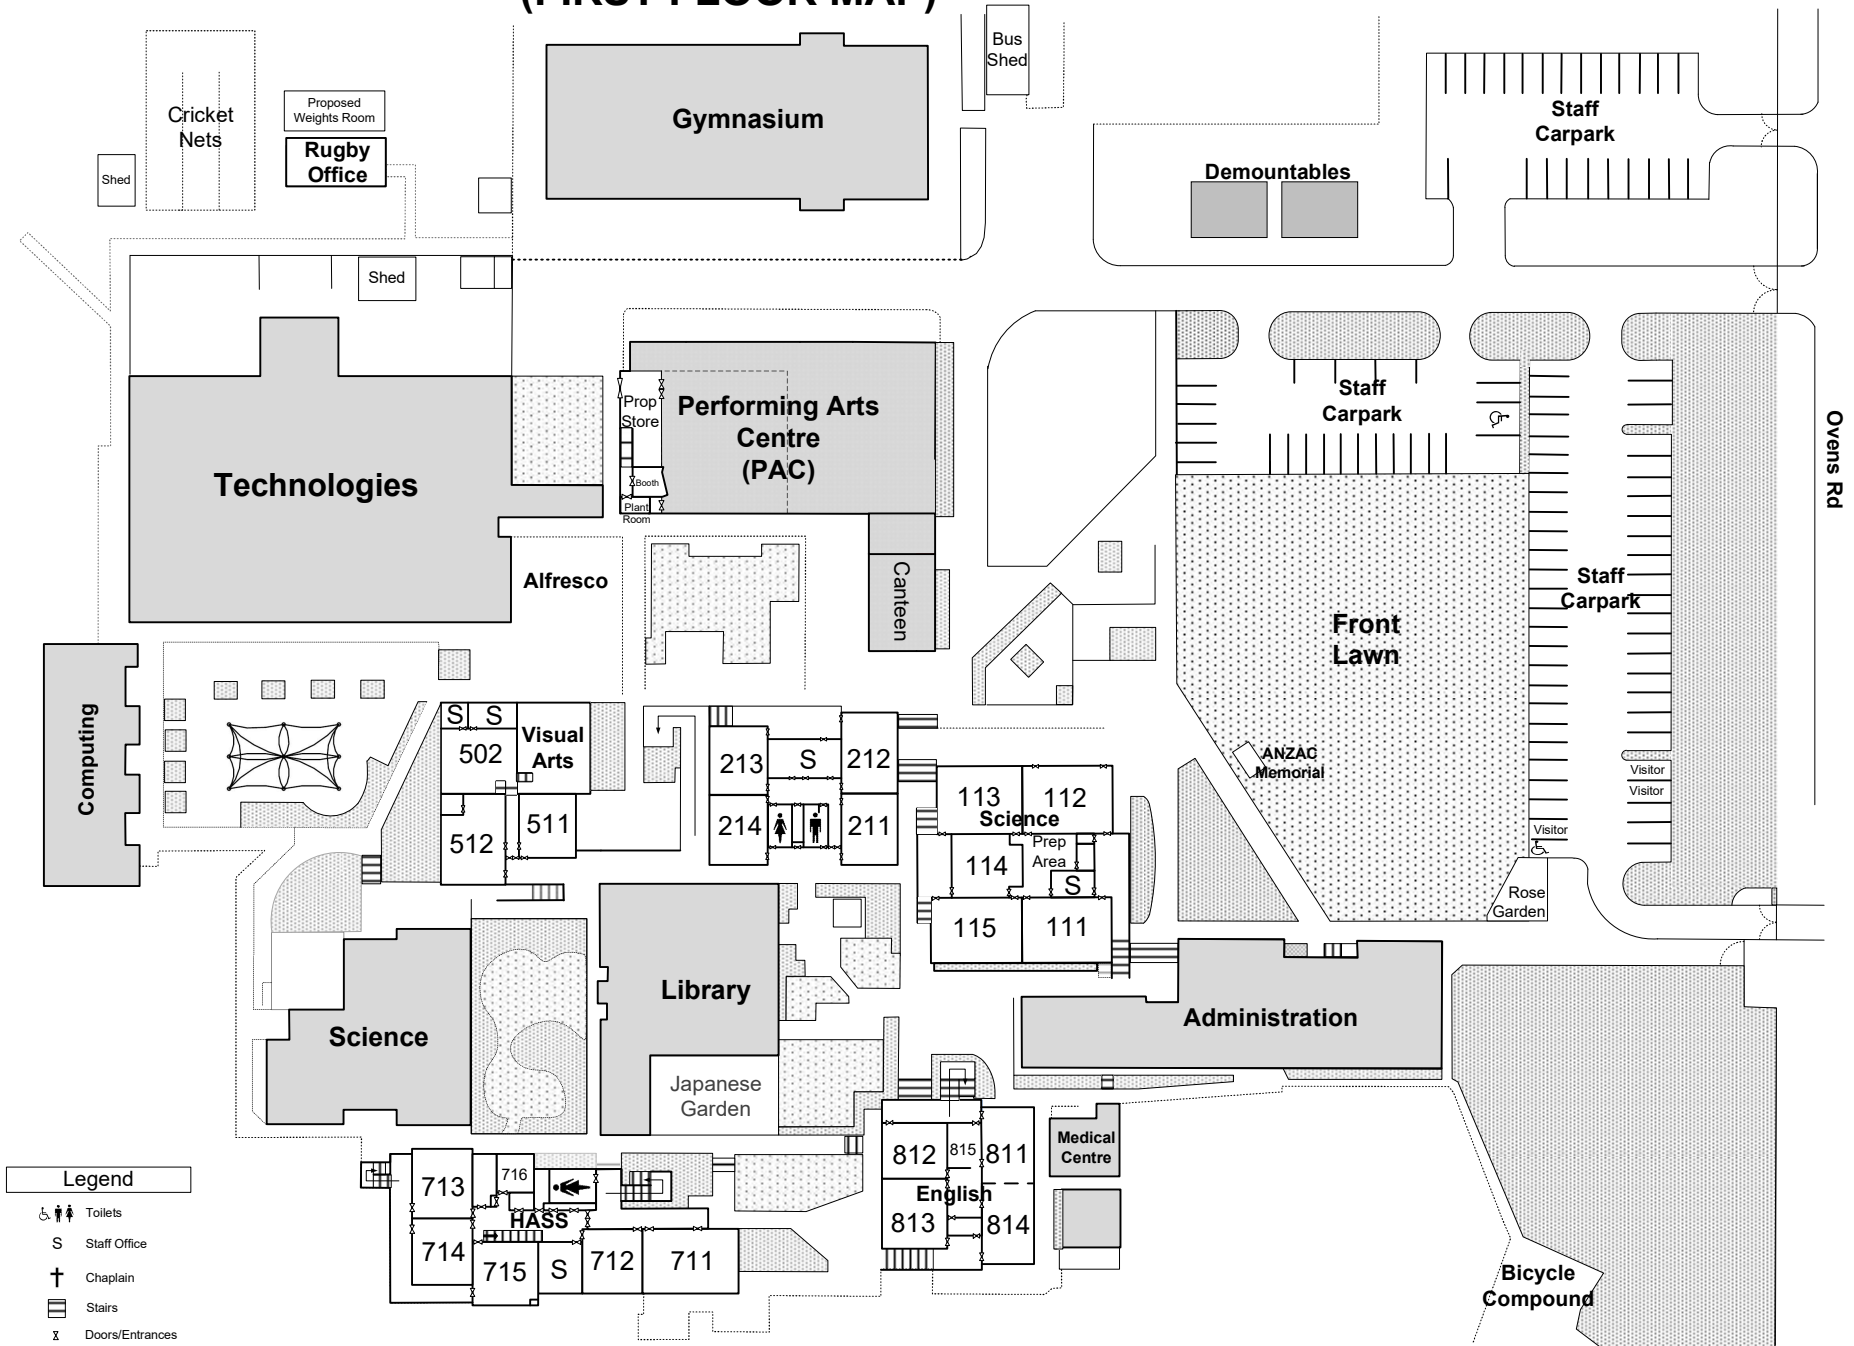

THORNIE SENIOR HIGH SCHOOL (FIRST FLOOR MAP)

Shed
Cricket Nets

Proposed Weights Room
Rugby Office

Gymnasium

Bus Shed

Demountables

Staff Carpark

Shed
Technologies

Prop Store
Booth
Exam Room
Performing Arts Centre (PAC)

Staff Carpark

Alfresco

Canteen

Front Lawn
ANZAC Memorial
Rose Garden

Staff Carpark

Ovens Rd

Computing