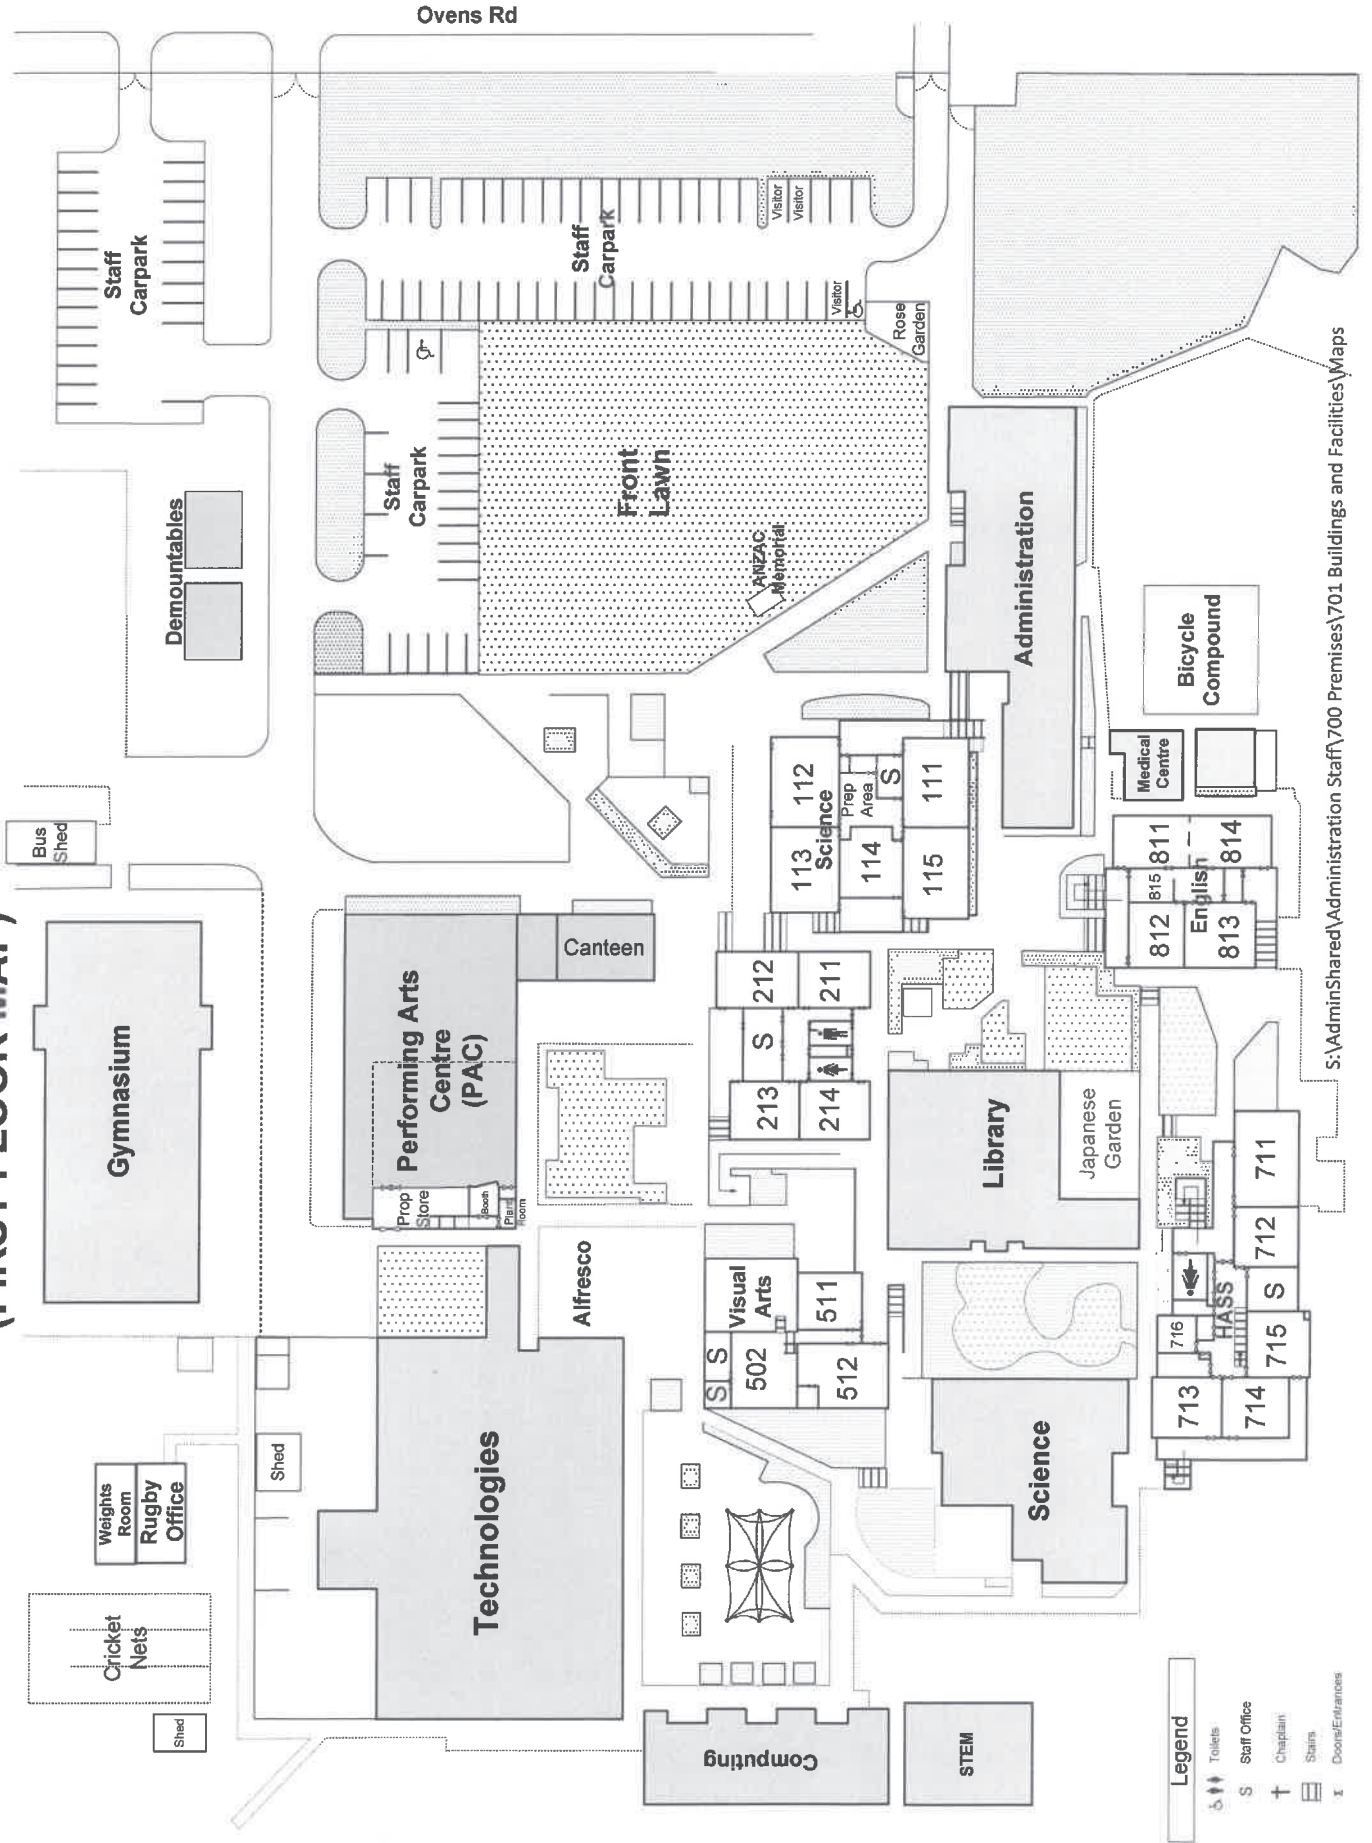

# THORN LIE SENIOR HIGH SCHOOL (FIRST FLOOR MAP)

**Legend**

- Toilets
- Staff Office
- Chairlift
- Stairs
- Door/Entrances